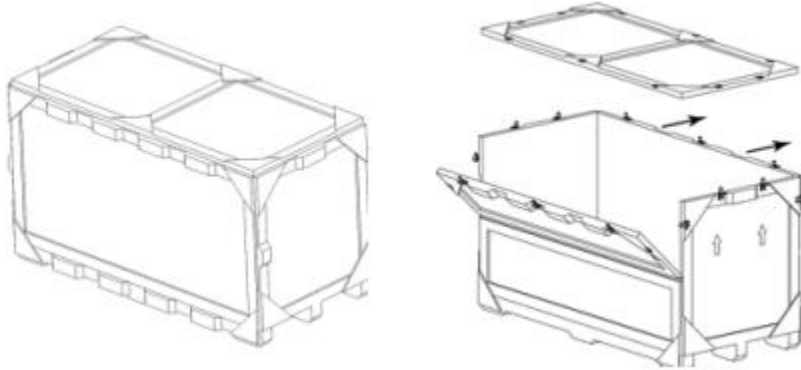

SKYRISE CASES

A 4'x8'x4' heavy-duty, wooden multiple use crate is available for SkyRise®. Crate is configured to hold frames with individual slot openings. Crate can hold up to 10 frames and covers.

Weight: 380 lbs.

Outer Dimensions

Width: 57"

Depth: 49.5"

Length: 99"

A smaller version of the full-size crate is available as well.

Weight: 190 lbs.

Outer Dimensions

Width: 47"

Depth: 22"

Length: 93"

Additional Crating Options:

Standard laydown crates can be used for shipping accessories like cabinets, shelves and monitor mounts or one-time use slot-lock crates can be used to ship semi rigid hard panels ordered separately from the frames.

Slot Lock Crate 93.5"x48"x9.5"

Slot lock Crate 93.5"x48"x14"

Slot Lock Crate 47"x48"x9.5"

Slot Lock Crate 93.5"x25"x9.5"

Slot Lock Crate 93.5"x25"x14"