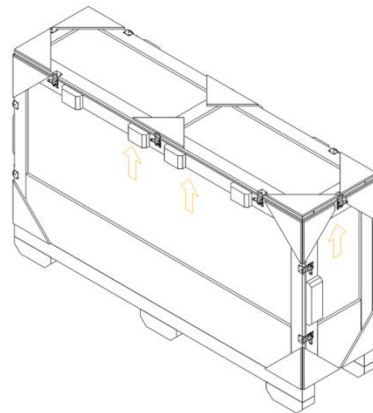

SKYRISE CASES

A 4'x8'x4' heavy-duty, wooden multiple use crate is available for SkyRise®. Crate is configured to hold frames with individual slot openings. Crate can hold up to 10 frames and covers.

Weight: 380 lbs.

Outer Dimensions

Width: 57"

Depth: 49.5"

Length: 99"

A smaller version of the full-size crate is available as well.

Weight: 190 lbs.

Outer Dimensions

Width: 47"

Depth: 22"

Length: 93"

Additional Crating Options:

Standard laydown crates can be used for shipping accessories like cabinets, shelves and monitor mounts or one-time use slot-lock crates can be used to ship semi rigid hard panels ordered separately from the frames.

Slot Lock Crate 93.5"x48"x9.5"

Slot lock Crate 93.5"x48"x14"

Slot Lock Crate 47"x48"x9.5"

Slot Lock Crate 93.5"x25"x9.5"

Slot Lock Crate 93.5"x25"x14"