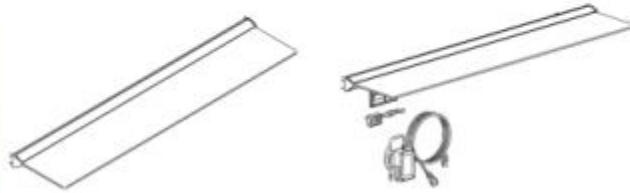

SKYRISE ACCESSORIES

Accessories can be mounted on 46" and 69" frames –single side or both sides of the frame.

Monitor Mounts

Monitor Mounts options include flush and surface mounts.

Merchandising

Merchandising track selves with waterfall bracket, frosted Plexi shelf with optional colored LED lighting

Feet

Full and ½ feet create stability in a flat wall, or wall with accessories. If used

Lights

A variety of Arm Lights are available for the wall system attach to the frame using a light clip that is nearly invisible at the top of the frame.

LED light boxes

Back lit a single frame or across multiple frames by creating light boxes. Dye sub Performa® graphic panels provide bright eye catching messages.