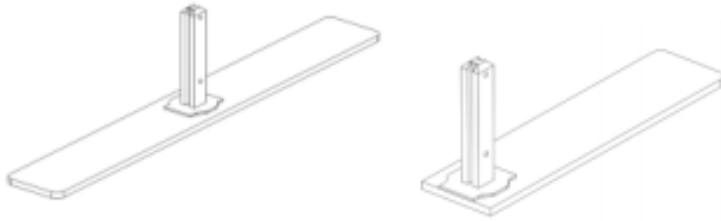

SKYRISE ACCESSORIES

Accessories can be mounted on 46" and 69" frames –single side or both sides of the frame.

Monitor Mounts

Monitor Mounts options include flush and surface mounts.

Merchandising

Merchandising track selves with waterfall bracket, frosted Plexi shelf with optional colored LED lighting

Feet

Full and ½ feet create stability in a flat wall, or wall with accessories. If used

Lights

A variety of Arm Lights are available for the wall system attach to the frame using a light clip that is nearly invisible at the top of the frame.

LED light boxes

Back lit a single frame or across multiple frames by creating light boxes. Dye sub Performa® graphic panels provide bright eye catching messages.