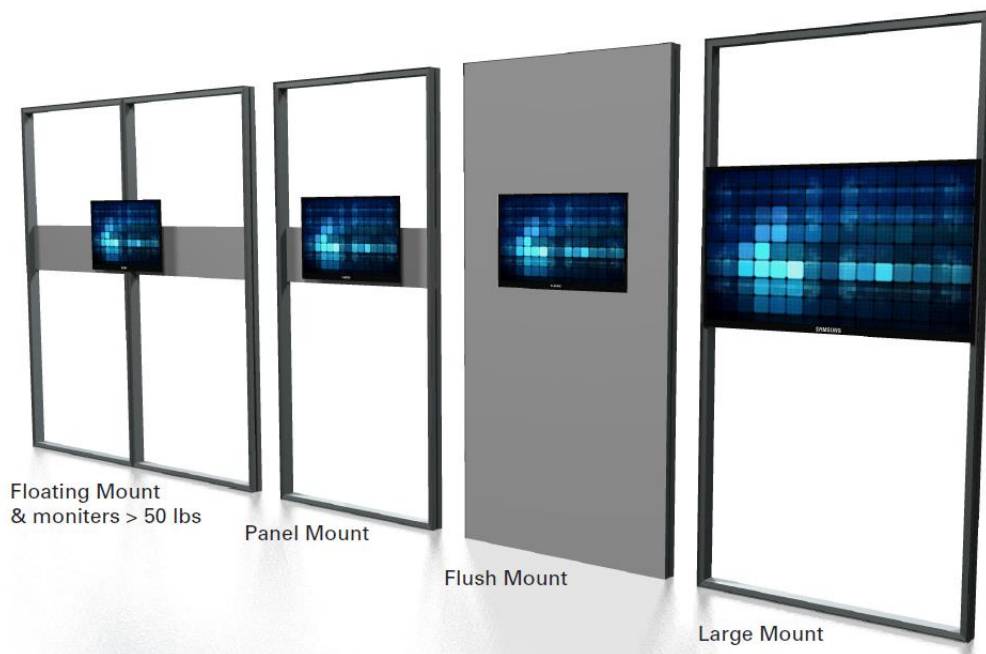

SKYRISE ACCESSORIES

Accessories can be mounted on 46" and 69" frames –single side or both sides of the frame.

Monitor Mounts

Monitor Mounts options include flush and surface mounts.

Merchandising

Merchandising track selves with waterfall bracket, frosted Plexi shelf with optional colored LED lighting

Feet

Full and ½ feet create stability in a flat wall, or wall with accessories. If used

Lights

A variety of Arm Lights are available for the wall system attach to the frame using a light clip that is nearly invisible at the top of the frame.

LED light boxes

Back lit a single frame or across multiple frames by creating light boxes. Dye sub Performa® graphic panels provide bright eye catching messages.