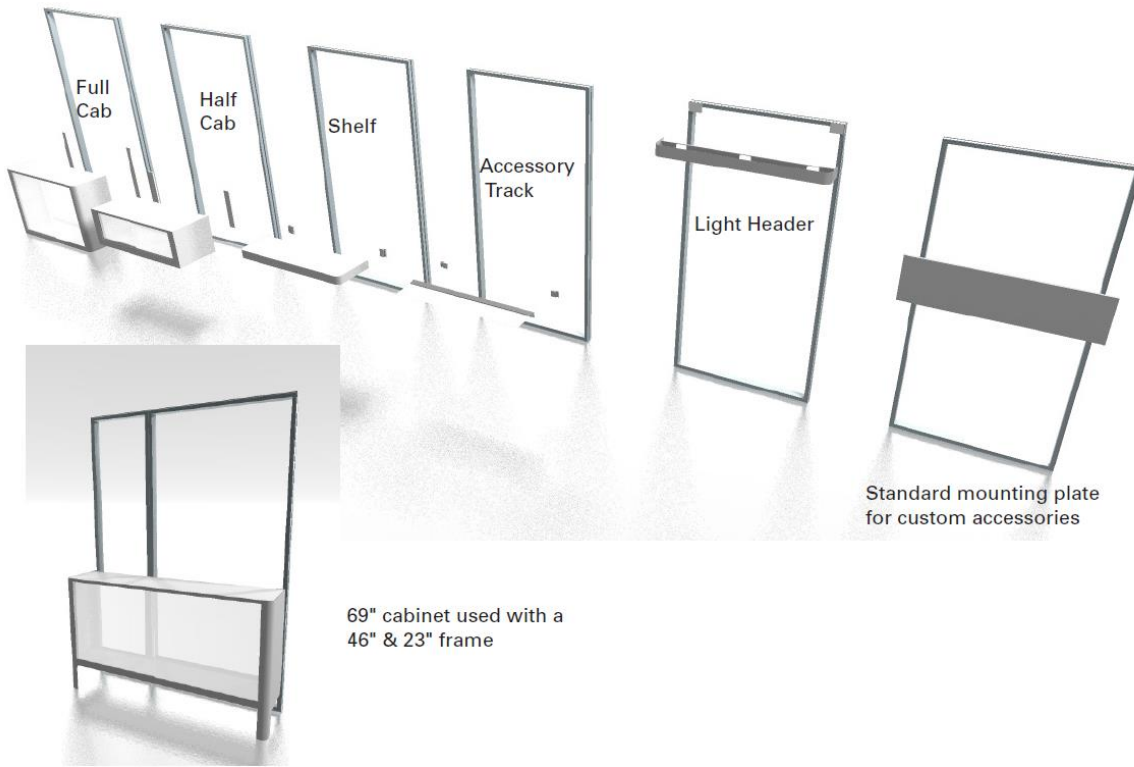

SKYRISE ACCESSORIES

Accessories can be mounted on 46" and 69" frames –single side or both sides of the frame.

Monitor Mounts

Monitor Mounts options include flush and surface mounts.

Merchandising

Merchandising track selves with waterfall bracket, frosted Plexi shelf with optional colored LED lighting

Feet

Full and ½ feet create stability in a flat wall, or wall with accessories. If used

Lights

A variety of Arm Lights are available for the wall system attach to the frame using a light clip that is nearly invisible at the top of the frame.

LED light boxes

Back lit a single frame or across multiple frames by creating light boxes. Dye sub Performa® graphic panels provide bright eye catching messages.