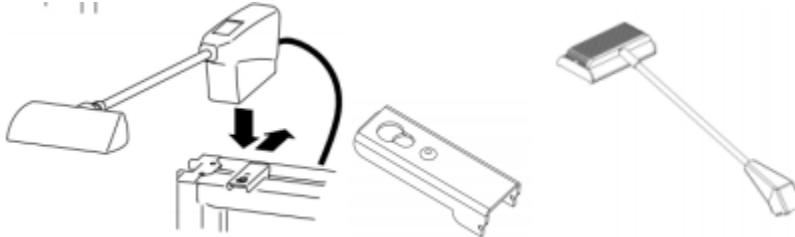

SKYRISE ACCESSORIES

Accessories can be mounted on 46" and 69" frames –single side or both sides of the frame.

Monitor Mounts

Monitor Mounts options include flush and surface mounts.

Merchandising

Merchandising track selves with waterfall bracket, frosted Plexi shelf with optional colored LED lighting

Feet

Full and ½ feet create stability in a flat wall, or wall with accessories. If used

Lights

A variety of Arm Lights are available for the wall system attach to the frame using a light clip that is nearly invisible at the top of the frame.

LED light boxes

Back lit a single frame or across multiple frames by creating light boxes. Dye sub Performa® graphic panels provide bright eye catching messages.