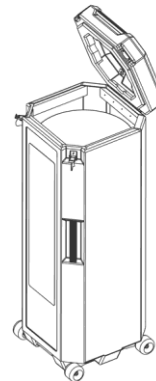

### Portable Case/Case Table

Dimensions:

Width 16.25" (cc.69 cm)

Height 38" (96.52 cm)

Length 24.3" (62.23 cm)

Weight 22.5 lbs. (10.2 kg)

### Oval Case

Dimensions: 14.8"x53"

Width Outside: 14.8"

Width Inside: 14.6"

Length Outside: 53"

Length Inside: 48"

Depth: 14"

Weight: 16 lbs. (7.26 kg)

### Transporter Case

Dimensions: 13.75"x39.75"

Width 13.75"(34.925 cm)

Length: 39.75"(100.965 cm)

Depth: 13.75"(34.925 cm)

Weight: 16 lbs. (7.26 kg)

### Ride Along Shippable Bag (Mirage Backlit)

Dimensions 14"x6"x41" 5

lbs. (2.27 kg)